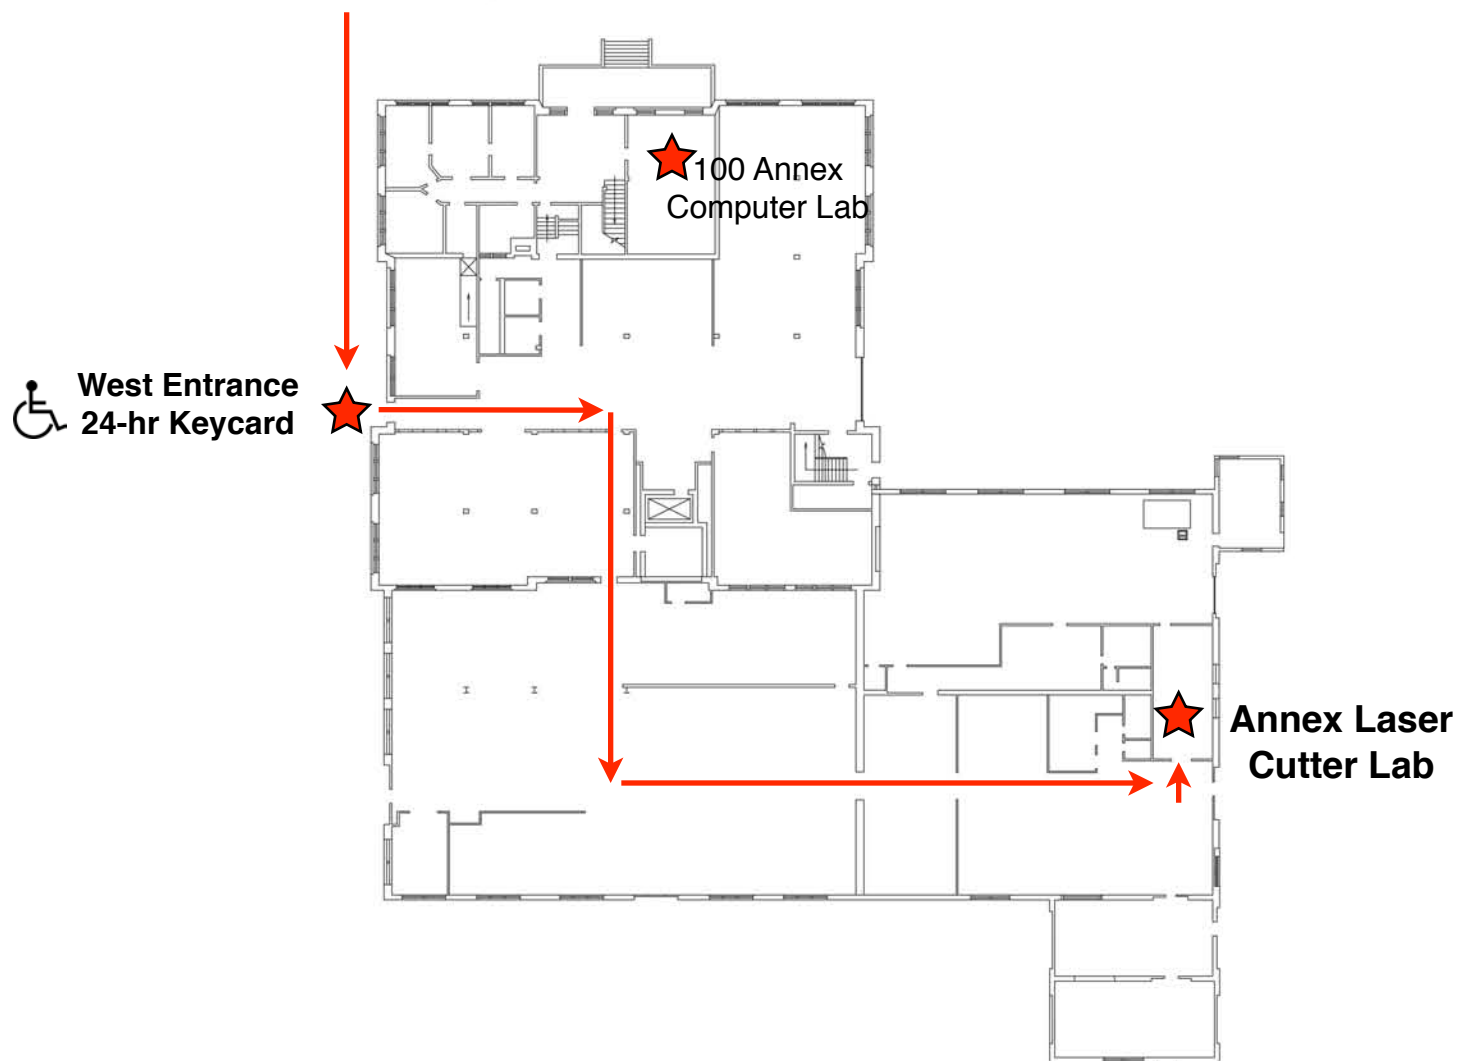

Where is my laser?

New Location

All 4 laser cutters are located in the Arch Annex. In order to use them, you will still have to make a reservation through the TRS Equipment check system:

<https://web-s.arch.uiuc.edu/trs/>

From TBH, head East toward the Aces Library.

ARCH ANNEX
1208 W. Peabody Drive
Urbana, IL